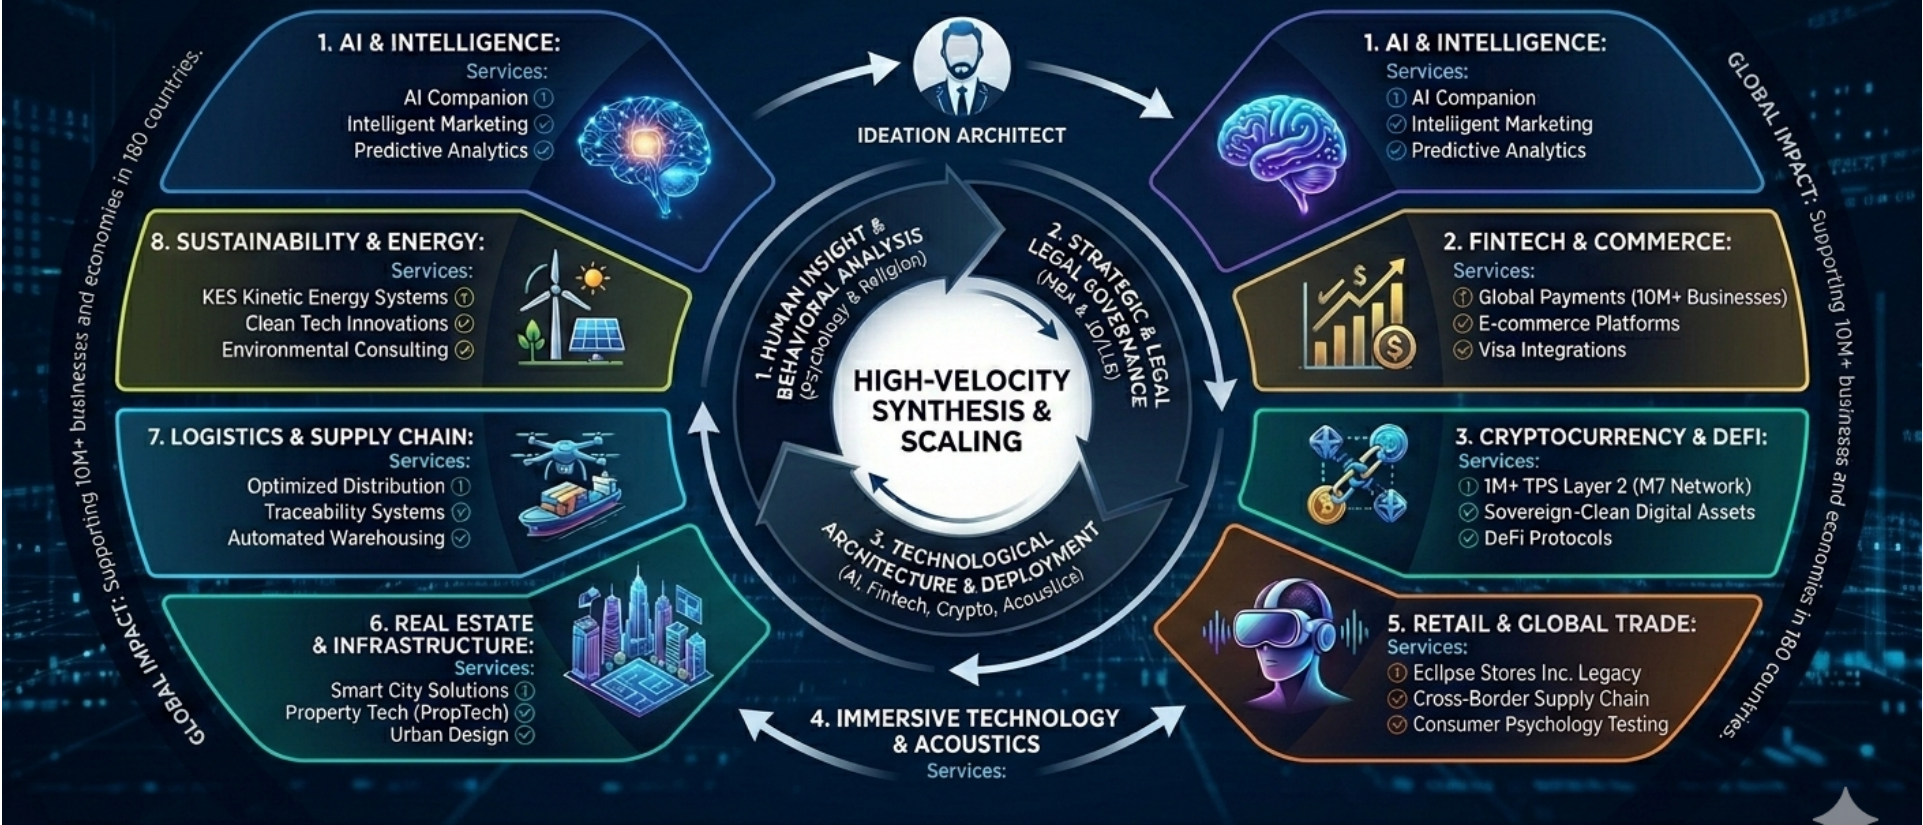

ECLIPSE VENTURE STUDIO: A MULTI-INDUSTRY INCUBATION & GROWTH ECOSYSTEM

Accelerating Innovation Across 330+ PROPRIETARY SERVICES in 180 COUNTRIES.

FOUNDED BY CLIVE APPLEBY | 40+ YEARS PIONEERING INNOVATION